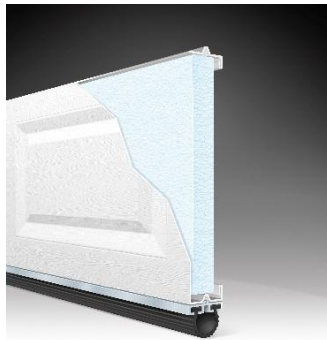

In Stock

At

Model	Size	Color	Hardware
T50S	9X7	White	Heavy Hardware, 12" Radius
T50S	16X7	White	Heavy Hardware, 12" Radius
T50S	9X8	White	Heavy Hardware, 12" Radius
T50S	16X8	White	Heavy Hardware, 12" Radius
T52S	9X7	White	Heavy Hardware, 12" Radius
T52S	16X7	White	Heavy Hardware, 12" Radius
T52S	9X8	White	Heavy Hardware, 12" Radius
T52S	16X8	White	Heavy Hardware, 12" Radius
4050	9X7	White	Heavy Hardware, 12" Radius
4050	16X7	White	Heavy Hardware, 12" Radius
4050	9X7	White	Heavy Hardware, 12" Radius, Plain DSB Glass, No Inserts
4050	16X7	White	Heavy Hardware, 12" Radius, Plain DSB Glass, No Inserts
4050	9X8	White	Heavy Hardware, 12" Radius
4050	16X8	White	Heavy Hardware, 12" Radius
4300	9X7	White	12" Radius
4300	16X7	White	12" Radius
4300	9X8	White	12" Radius
4300	16X8	White	12" Radius
4310	9X7	White	12" Radius, Plain Insulated Glass, No Inserts
4310	16X7	White	12" Radius, Plain Insulated Glass, No Inserts
4310	9X8	White	12" Radius, Plain Insulated Glass, No Inserts
4310	16X8	White	12" Radius, Plain Insulated Glass, No Inserts
9130	9X7	White	12" Radius
9130	16X7	White	12" Radius
9130	9X8	White	12" Radius
9130	16X8	White	12" Radius
4308	9X7	Black	12" Radius
4308	16X7	Black	12" Radius
4308	9X8	Black	12" Radius
4308	16X8	Black	12" Radius

Classic Value T50S

America's Favorite Doors®

9 X 7

16 X 7

2" Non-Insulated Pan

9 X 8

16 X 8

Classic Value T52S

America's Favorite Doors®

9 X 7

16 X 7

2" Insulated Pan
R-6.3

9 X 8

16 X 8

Classic Premium 4050

America's Favorite Doors®