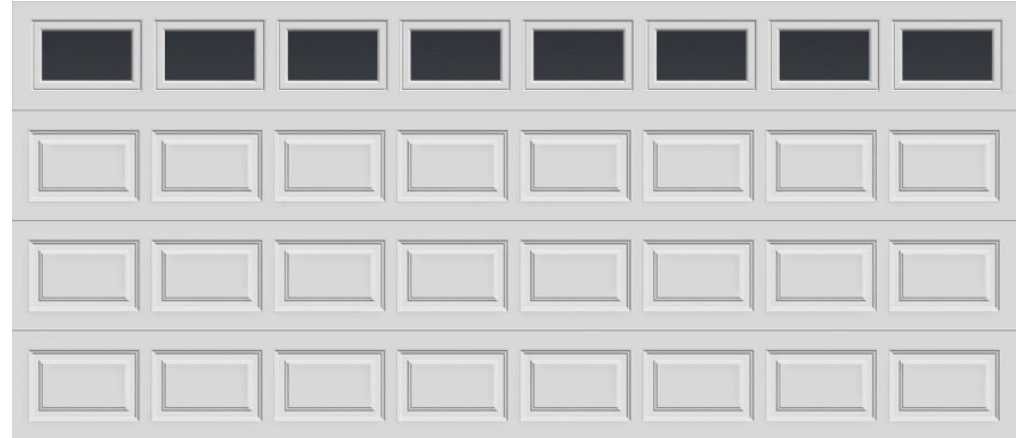

9 X 7

16 X 7

9 X 8

16 X 8

1 3/8" Sandwich
Polystyrene R-6.5

Classic Premium 4050 with DSB Glass

1 3/8" Sandwich
Polystyrene R-6.5

9 X 7